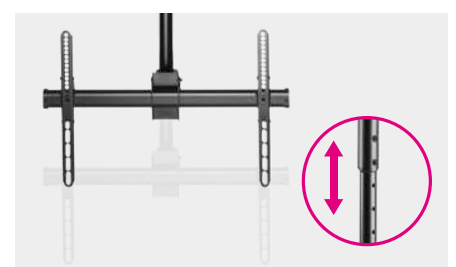

SH 643C

TV Ceiling Mount

NO MORE WALL SPACE?

NO PROBLEM !

Screen Size
37"-75"

VESA Compatible
200x200, 300x300, 400x200
400x400, 600x400

Weight Capacity
50kg/110lbs

Tilt Range
0° - -25°

Swivel Range
+180° - -180°

Screen Level
+3° - -3°

Cable Management

Tiltable Ceiling Plate
can be adjusted $\pm 60^\circ$ for use with flat or pitched ceiling.

Internal Cable Management
conceals cables for a clean look.

Telescopic Pole
keeps height adjustment quick and easy.